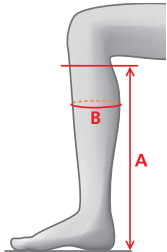

Measurements — Sportive High Rider II Jr

Size	A	B
38	38	34-35
39	39	35-36

MOUNTAIN HORSE®

WEAR EVER YOU GO