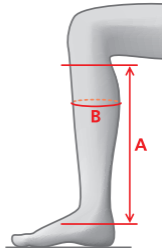

Measurements — Silhouette Leggings

Size	A	B
S	40	34-37
S/W	38	37-40
M	42	35-38
M/W	40	38-41
L	44	36-39
L/W	42	39-42
M/L	46	33-36
L/L	47	34-37

MOUNTAIN HORSE®
WEAR EVER YOU GO