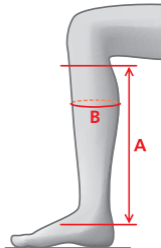

# Measurements — Silhouette Leggings

<b>Size</b>	<b>A</b>	<b>B</b>
S	40	34-37
S/W	38	37-40
M	42	35-38
M/W	40	38-41
L	44	36-39
L/W	42	39-42
M/L	46	33-36
L/L	47	34-37

**MOUNTAIN HORSE®**

WEAR. EVER. YOU GO.